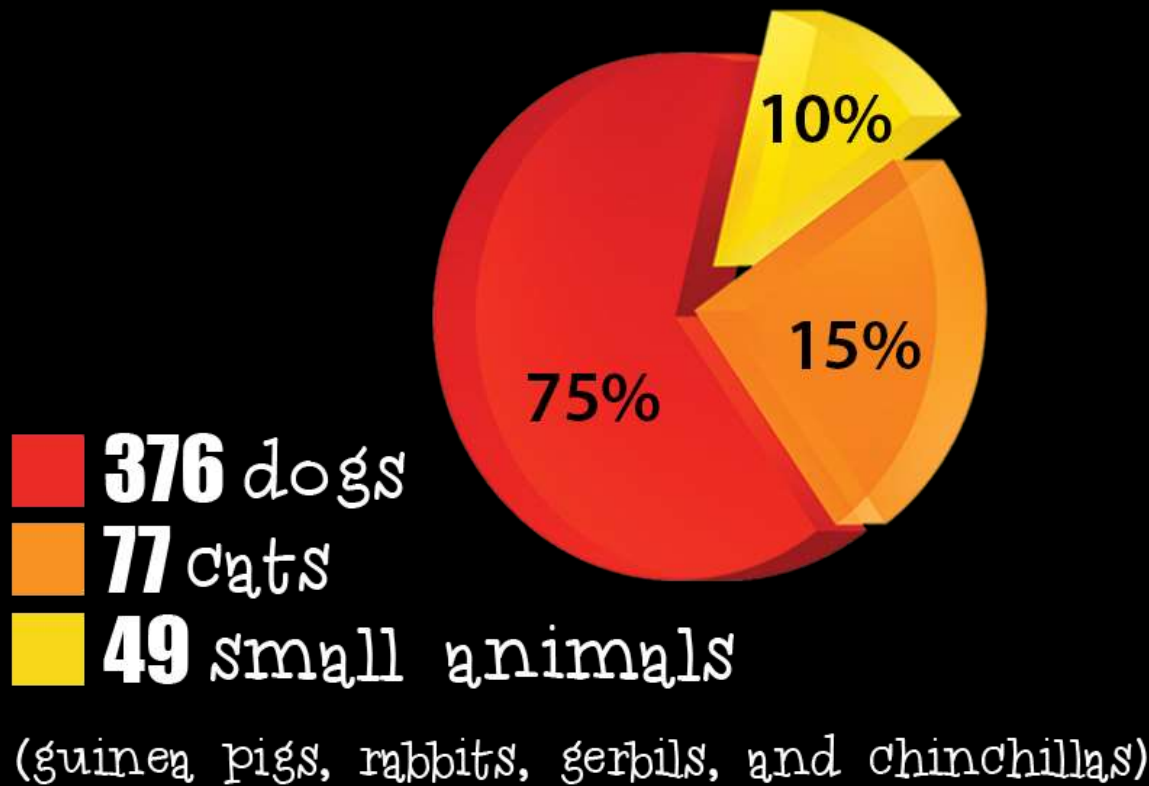

The background of the slide consists of vertical wooden planks with a natural wood grain pattern, running from top to bottom. A solid green horizontal band is positioned across the middle of the image, serving as a background for the text.

- 🐾 848 Animals Spayed & Neutered
- 🐾 \$55,816.00 used to support animals with special medical needs
- 🐾 3,025 pounds of pet food donated through our Pet Food Bank Program which helps families who face financial hardship
- 🐾 13,893 Volunteer Hours

Saving Lives

One of the highest in this county:

Adoptions

1,816 Animals Adopted into loving homes

Dogs

Cats

**Small
Animals**

Transfers